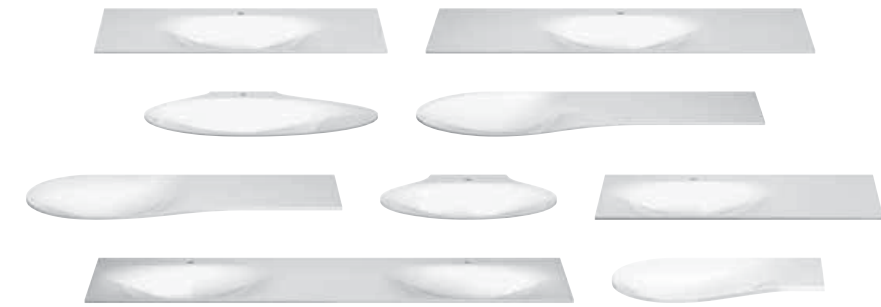

PLI

*Beautifully
flowing*

INSPIRATION IS A WONDERFUL THING – ESPECIALLY WHEN IT COMES FROM NATURE. HENCE, PLI LET ITSELF BE INSPIRED BY THE ELEMENT OF WATER AND CHARACTERISED BY IT IN TERMS OF FORM LANGUAGE. FOR WONDERFULLY SOOTHING CHARISMA: EVERYTHING IS IN FLOW.