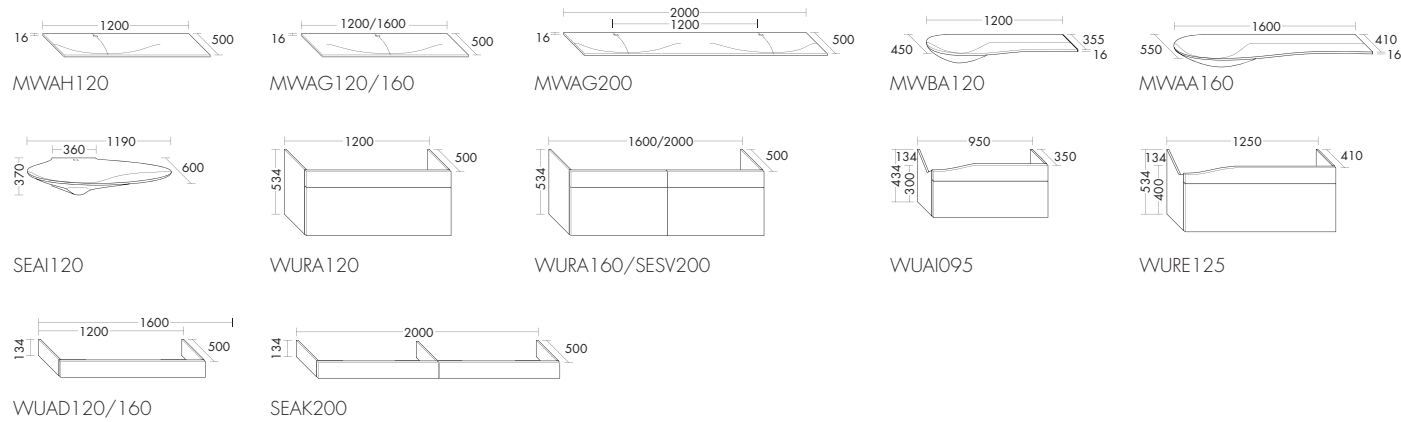

Mineral cast washbasins / Vanity units