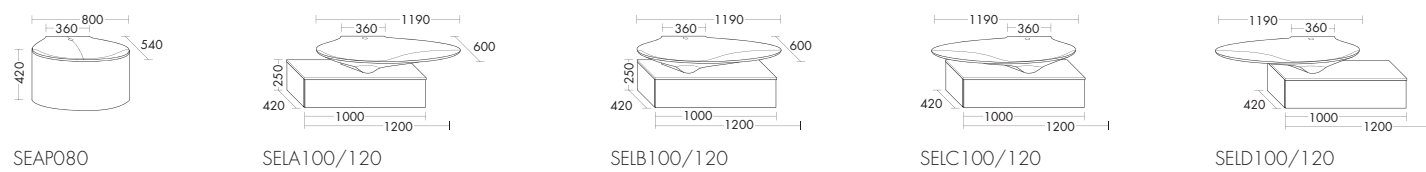

Mineral cast washbasins incl. vanity unit