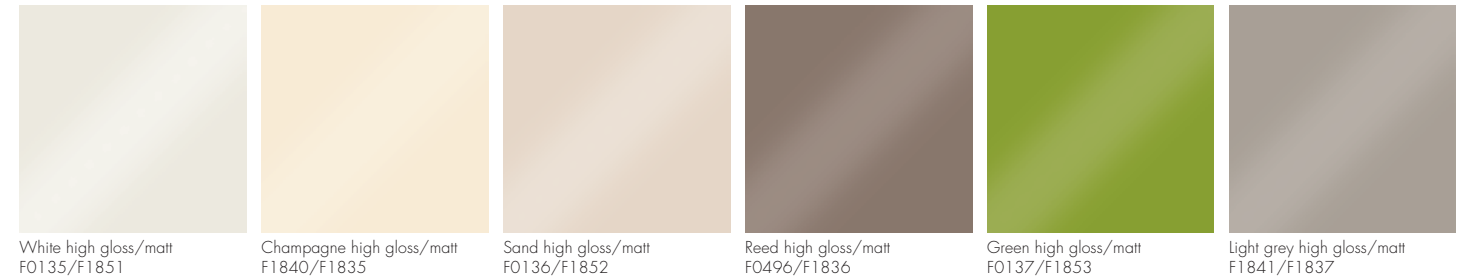

Lacquered front high gloss / matt | Carcass exterior: lacquered

Real wood veneer | Carcass exterior: veneer

Handles

Chrome G0015 / Chrome matt G0016 / White G0022 No handle G0000