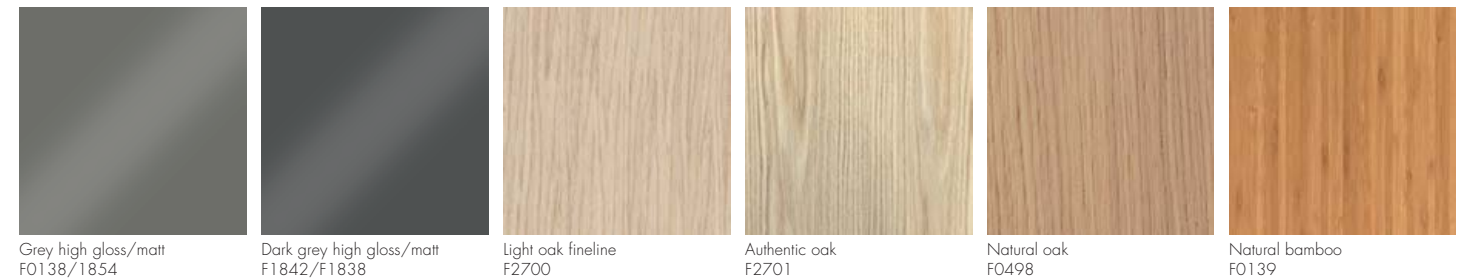

Lacquered front high gloss / matt | Carcass exterior: lacquered

Real wood veneer | Carcass exterior: veneer

Handles

Chrome G0015 / Chrome matt G0016 / White G0022 No handle G0000