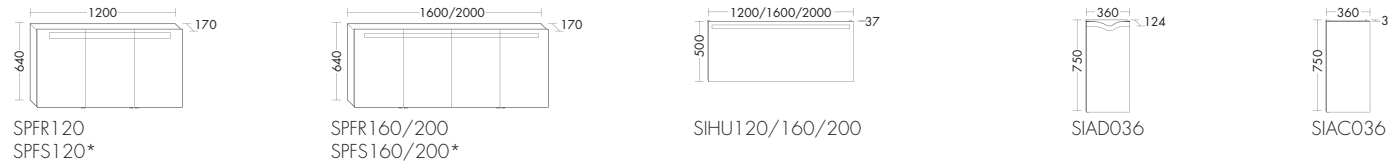

Mirror cabinets / *Mirror cabinets incl. LEDlighting of washbasin / Illuminated mirror / Mirror