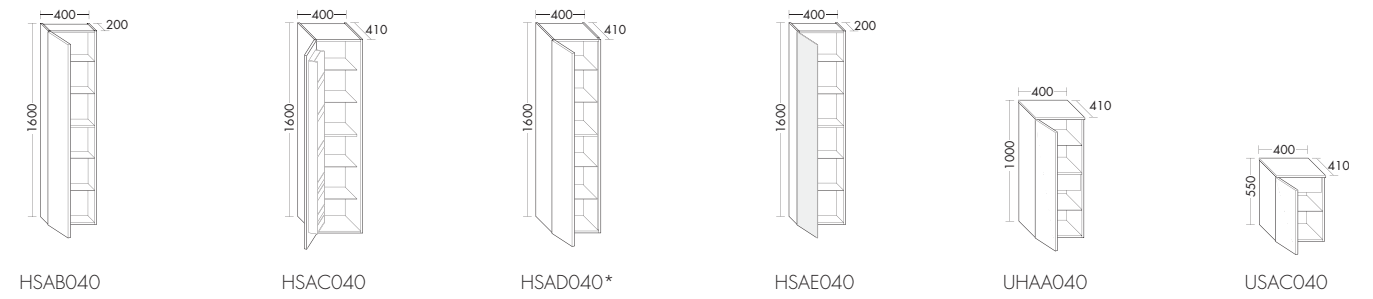

Tall units / *Tall unit incl. light / Mid-height unit / Base unit

Guest bath

Illuminated mirror / Mineral cast washbasin incl. vanity unit

Fronts

Lacquered front high gloss / matt | Carcass exterior: lacquered