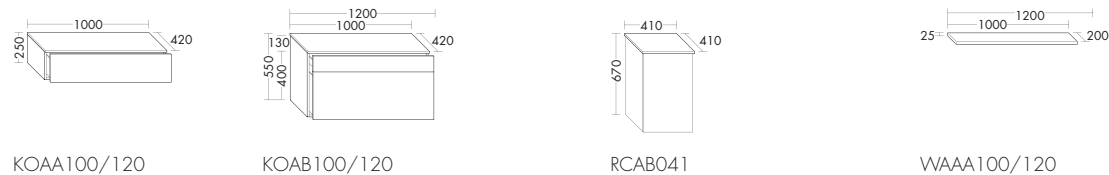

Sideboards / Trolley / Wall rack