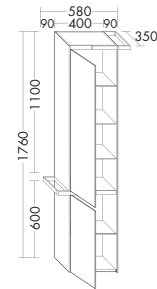

1 Mirror incl. LED-light
 SEYH140 / 84.5 x 17.5 x 140 cm
 2 Ceramic washbasin incl. vanity unit
 SFAD141 / 45.2 x 49 x 158 cm
 3 Wall rack incl. cup ACDO485 / 3 x 11 x 48.5 cm
 4 Tall unit SFAA058 / 176 x 35 x 58 cm
 (Dimensions: height x depth x width)
 Front: Authentic oak no. F2184, Mustard high gloss /
 Recessed grip lacquering/veneer G0148

1 Mid-height unit UHHE040 / 97x35x40 cm
 2 Mirror incl. LED-light SEYH110 / 84.5x17.5x110 cm
 3 Ceramic washbasin incl. vanity unit SFAC111 / 45.2x49x128 cm
 4 Wall rack incl. cup ACDO405 / 3x11x40.5 cm

SFAC141/SFAN141*

SFEP141/SFEQ141*

SFER141/SFES141*

Tall units / Partition / Mid-height unit

SFAA058

HSHB040

HSHA058

UHHE040