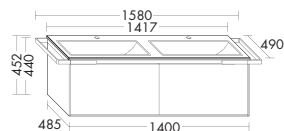

SFER141/SFES141*