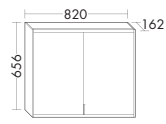

Mirror cabinets / *Mirror cabinets incl. LED-lighting of washbasin / Illuminated mirror

SPHA080
SPHD080*