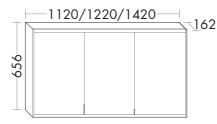

SPHA110/120/140
SPHD110/120/140*