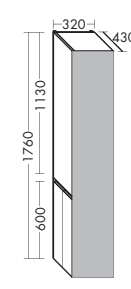

1 Mirror incl. LED-light
 SEYH140 / 84.5 x 17.5 x 140 cm
 2 Ceramic washbasin incl. vanity unit
 SFAD141 / 45.2 x 49 x 158 cm
 3 Wall rack incl. cup ACDO485 / 3 x 11 x 48.5 cm
 4 Tall unit SFAA058 / 176 x 35 x 58 cm
 (Dimensions: height x depth x width)
 Front: Authentic oak no. F2184, Mustard high gloss /
 Recessed grip lacquering/veneer G0148

SFAC141/SFAN141*

SFEP141/SFEQ141*

SFER141/SFES141*

Tall units / Partition / Mid-height unit

SFAA058

HSHB040

HSHA058

UHHE040