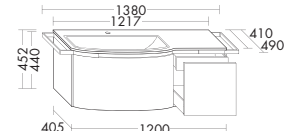

Yso offers bright prospects for all who prefer filigree and aesthetic design.

Mirror cabinets / *Mirror cabinets incl. LED-lighting of washbasin / Illuminated mirror

Ceramic washbasins incl. vanity unit / *Ceramic washbasins incl. vanity unit and LED-lighting of vanity unit

SFAD121

Tall units / Partition / Mid-height unit

Wall rack

Fronts

Lacquered front high gloss / matt | Carcass exterior: lacquered

Real wood veneer | Carcass: veneer