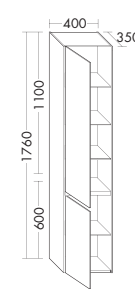

1 Mirror incl. LED-light
 SEYH140 / 84.5 x 17.5 x 140 cm
 2 Ceramic washbasin incl. vanity unit
 SFAD141 / 45.2 x 49 x 158 cm
 3 Wall rack incl. cup ACDO485 / 3 x 11 x 48.5 cm
 4 Tall unit SFAA058 / 176 x 35 x 58 cm
 (Dimensions: height x depth x width)
 Front: Authentic oak no. F2184, Mustard high gloss /
 Recessed grip lacquering/veneer G0148

1 Mid-height unit UHHE040 / 97x35x40 cm
 2 Mirror incl. LED-light SEYH110 / 84.5x17.5x110 cm
 3 Ceramic washbasin incl. vanity unit SFAC111 / 45.2x49x128 cm
 4 Wall rack incl. cup ACDO405 / 3x11x40.5 cm

SFAC141/SFAN141*

SFEP141/SFEQ141*

SFER141/SFES141*

Tall units / Partition / Mid-height unit

SFAA058

HSHB040

HSHA058

UHHE040