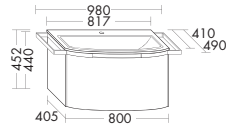

Yso offers bright prospects for all who prefer filigree and aesthetic design.

Mirror cabinets / *Mirror cabinets incl. LED-lighting of washbasin / Illuminated mirror

Ceramic washbasins incl. vanity unit / *Ceramic washbasins incl. vanity unit and LED-lighting of vanity unit

SFAD081

Tall units / Partition / Mid-height unit

Wall rack

Fronts

Lacquered front high gloss / matt | Carcass exterior: lacquered

Real wood veneer | Carcass: veneer