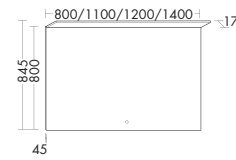

SEYH080/110
SEYH120/140

Ceramic washbasins incl. vanity unit / *Ceramic washbasins incl. vanity unit and LED-lighting of vanity unit