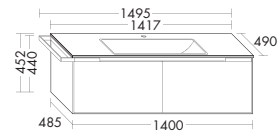

SFAF141/SFAM141*