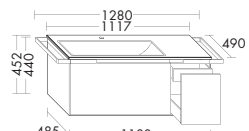

SFAC111/SFAN111*