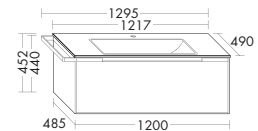

SFAF121/SFAM121*