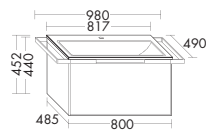

SFAC081/SFAN081*