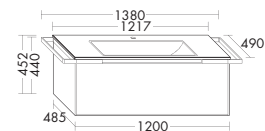

SFAC121/SFAN121*