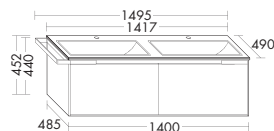

SFEP141/SFEQ141*