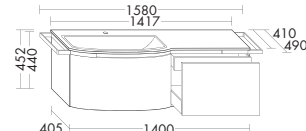

Yso offers bright prospects for all who prefer filigree and aesthetic design.

Mirror cabinets / *Mirror cabinets incl. LED-lighting of washbasin / Illuminated mirror

Ceramic washbasins incl. vanity unit / *Ceramic washbasins incl. vanity unit and LED-lighting of vanity unit

SFAD141

Tall units / Partition / Mid-height unit

Wall rack

Fronts

Lacquered front high gloss / matt | Carcass exterior: lacquered

Real wood veneer | Carcass: veneer