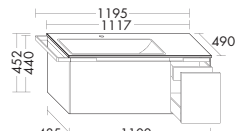

SFAF111/SFAM111*