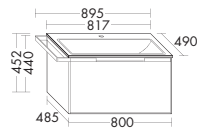

SFAF081/SFAM081*