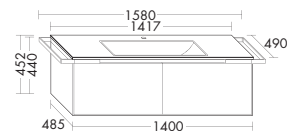

SFAC141/SFAN141*