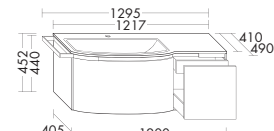

Yso offers bright prospects for all who prefer filigree and aesthetic design.

Mirror cabinets / *Mirror cabinets incl. LED-lighting of washbasin / Illuminated mirror

Ceramic washbasins incl. vanity unit / *Ceramic washbasins incl. vanity unit and LED-lighting of vanity unit

SFAE121

Tall units / Partition / Mid-height unit

Wall rack

Fronts

Lacquered front high gloss / matt | Carcass exterior: lacquered

Real wood veneer | Carcass: veneer