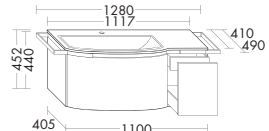

Yso offers bright prospects for all who prefer filigree and aesthetic design.

Mirror cabinets / *Mirror cabinets incl. LED-lighting of washbasin / Illuminated mirror

Ceramic washbasins incl. vanity unit / *Ceramic washbasins incl. vanity unit and LED-lighting of vanity unit

SFAD111

Tall units / Partition / Mid-height unit

Wall rack

Fronts

Lacquered front high gloss / matt | Carcass exterior: lacquered

Real wood veneer | Carcass: veneer