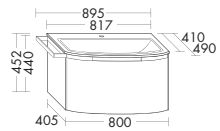

Yso offers bright prospects for all who prefer filigree and aesthetic design.

Mirror cabinets / *Mirror cabinets incl. LED-lighting of washbasin / Illuminated mirror

Ceramic washbasins incl. vanity unit / *Ceramic washbasins incl. vanity unit and LED-lighting of vanity unit

SFAE081

Tall units / Partition / Mid-height unit

Wall rack

Fronts

Lacquered front high gloss / matt | Carcass exterior: lacquered

Real wood veneer | Carcass: veneer