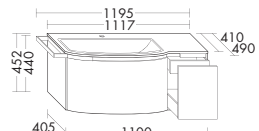

Yso offers bright prospects for all who prefer filigree and aesthetic design.

Mirror cabinets / *Mirror cabinets incl. LED-lighting of washbasin / Illuminated mirror

Ceramic washbasins incl. vanity unit / *Ceramic washbasins incl. vanity unit and LED-lighting of vanity unit

SFAE111

Tall units / Partition / Mid-height unit

Wall rack

Fronts

Lacquered front high gloss / matt | Carcass exterior: lacquered

Real wood veneer | Carcass: veneer