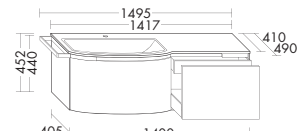

Yso offers bright prospects for all who prefer filigree and aesthetic design.

Mirror cabinets / *Mirror cabinets incl. LED-lighting of washbasin / Illuminated mirror

Ceramic washbasins incl. vanity unit / *Ceramic washbasins incl. vanity unit and LED-lighting of vanity unit

SFAE141

Tall units / Partition / Mid-height unit

Wall rack

Fronts

Lacquered front high gloss / matt | Carcass exterior: lacquered

Real wood veneer | Carcass: veneer